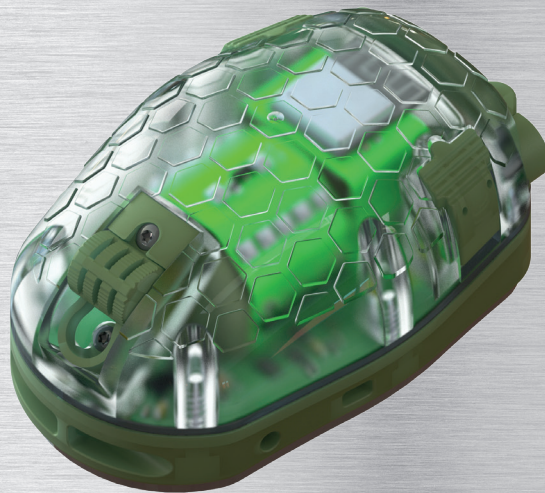

TV/AS-30 ARMADILLO IR STROBE

TV/AS-30 ARMADILLO IR STROBE

TV/AS-30 Armadillo Strobe is a marking device with efficient power consumption, ergonomic design and 10 different operating modes to be used in harsh conditions

- Military standard, strong, lightweight and robust body
- Long-range bright white light
- Works with a standard "CR 123" battery
- Easy to use one-handed operation
- Low-profile construction

10 light modes:

Red, Red Flash, Green, Green Flash, White, White Flash, IR, IR Flash, Swir, Swir Flashor

-40°C / +60°C

<65g

IP68

Technical Specifications

LED Options	4 IR, 2 Red, 2 Green, 2 White, 2 Swir
Modes	Red
	Red Flash
	Green
	Green Flash
	White
	White Flash
	IR
	IR Flash
	Swir
	Swir Flashor
Brightness Control	Brightness level can be changable
Battery	1X CR123
Mechanical Properties	
Weight (Without Battery)	<65g
Device Color Options	Black / Urban Tan / Green
Dimensions	75mm x 36mm x 49mm
Environmental Features	
Operating Temperature	-40°C ~ +60°C
IP Level	IP68
Vibration Option	Yes
Reverse Polarity Protection	Yes
Program Change Feature	Yes
Flash Sync	Yes